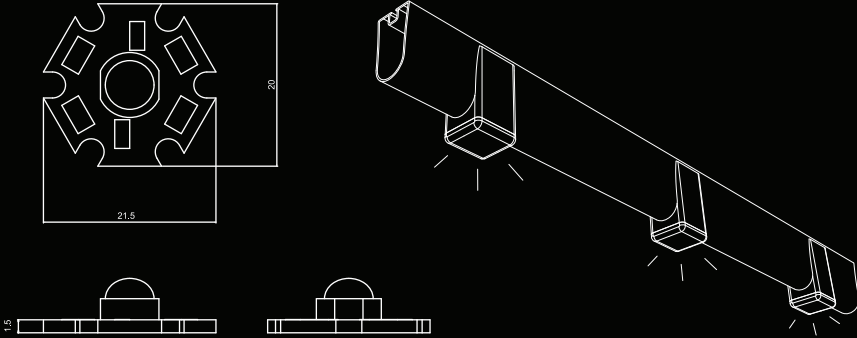

LIGHTINGSYSTEM

Remote controlled motorisation is provided by utilising European technology through a custom built direct drive motor system to ensure smooth and quick operation at 40RPM. The optional high powered LED-TEC lighting system provides a practical touch of class and when coupled with a remote dimming controller allows the user to change the mood to suit the surrounding environment.