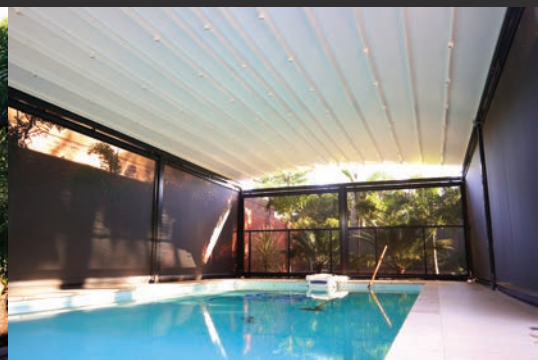

All Weather Retractable Sunroof System

| **OZTECH**

OZTECH's range of architectural retractable pergolas and roof systems are suitable for use in any weather conditions, for a large range of residential and commercial applications. Whether it is a retractable pergola for a deck or restaurant there is a model to suit all applications. Designed and built using only the highest quality materials, OZTECH Systems are available in widths up to 13m with a maximum projection of 10m, providing a solution to cover areas up to 130sq meters at the touch of a button. Linking systems is also possible and made easy by our unique joining system that ensures a 100% waterproof join every time.

LOUVERSYSTEM

THE ADDITION OF AEROFOIL LOUVERS CAN PROVIDE
ADDED SHADE WHEN THE SYSTEM IS CLOSED

LIGHTINGSYSTEM

Remote controlled motorisation is provided by utilising European technology through a custom built direct drive motor system to ensure smooth and quick operation at 40RPM. The optional high powered LED-TEC lighting system provides a practical touch of class and when coupled with a remote dimming controller allows the user to change the mood to suit the surrounding environment.

OZTECH

NEW OUTDOOR LIFE

All Weather Retractable Sunroof System